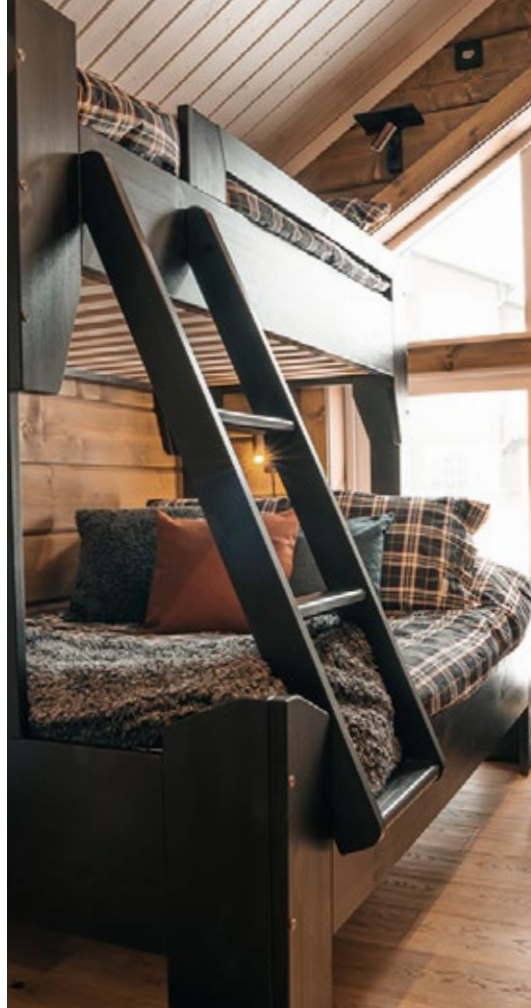

*Vi har inrett fjällvärlden i mer än 40 år med ledstjärnorna:
god design, bra kvalitet, service och funktionalitet!*

Vi hjälper dig att transportera din inredning, montera den och ta med oss allt emballage. Många av våra kunder genom åren har uppskattat att komma fram till en helt boklar stuga eller lägenhet. Du slipper hyra släpvagn, köra möbler på snöiga vägar och ta med hela verktygslådan. Dessutom kan du använda din tid till att åka skidor istället för att skruva ihop möbler.

En stor del av Permias produkter är tillverkade i massivt trä och hållbara, långsiktiga material. Vi har tillsammans med våra underleverantörer tagit fram ett standardsortiment för fritidshus och offentliga miljöer. Permias våningssängar är framtagen enligt SIS standardisering och uppfyller dess krav på säkerhet, hållfasthet och hållbarhet. Kontakta gärna oss om du har frågor! Eller besök oss på www.permia.se

Permia
INREDNINGAR AB

Permia Inredningar AB
Adress: Krangatan 5 · 822 30 Alfta
Telefon vx: 0271-580 90
info@permia.se · www.permia.se