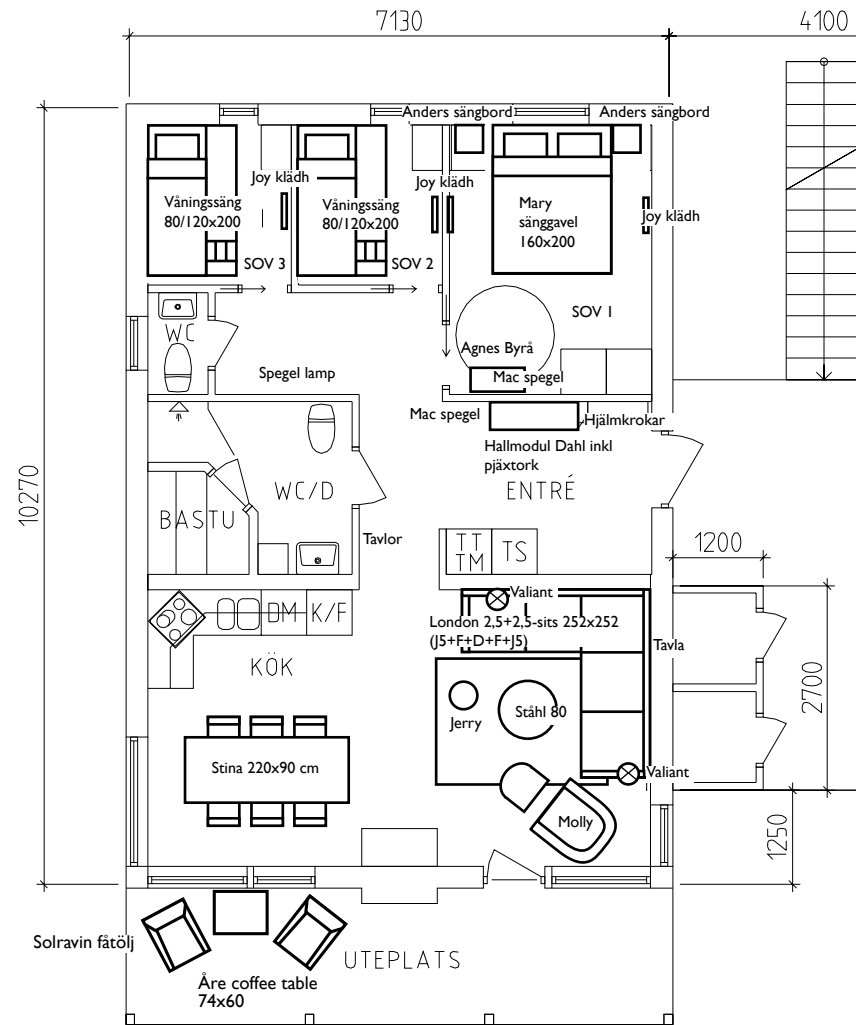

Orrbacken 1
68kvm

BOTTENPLAN